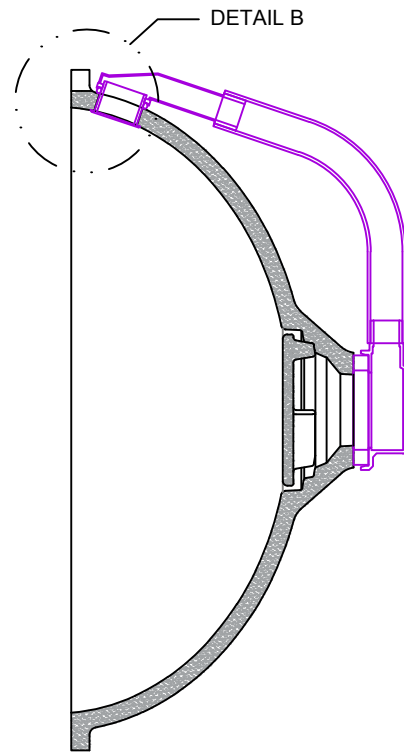

PLAN VIEW

SECTION B:B

DETAIL A  
SCALE: 1:2

DETAIL B  
SCALE: 1:2

SECTION A:A

DETAIL C  
SCALE: 1:2

Corian.

ARCHIVE NBR: <b>ARCHIVE 3</b>	CUSTOMER NAME:
FILE NAME/FORMAT: DUPONT_CORIAN_PURITY7220_2D.DWG	APPLICATION/DESCRIPTION: <b>Bath/ Washbasin</b>
MODEL NAME: <b>PURITY 7220</b>	DOCUMENT STATUS: <b>FINAL</b>
CREATED BY: <b>KS</b>	CODE: <b>D3-7220-03</b>
APPROVED BY:	APPROVAL DATE:
LAUNCH DATE: <b>01/06/2015</b>	DATE OF ISSUE: <b>28/05/2015</b>
SCALE: <b>1:5 in A3</b>	REV. NBR/DATE: <b>Rev. 01-14/12/2015</b>