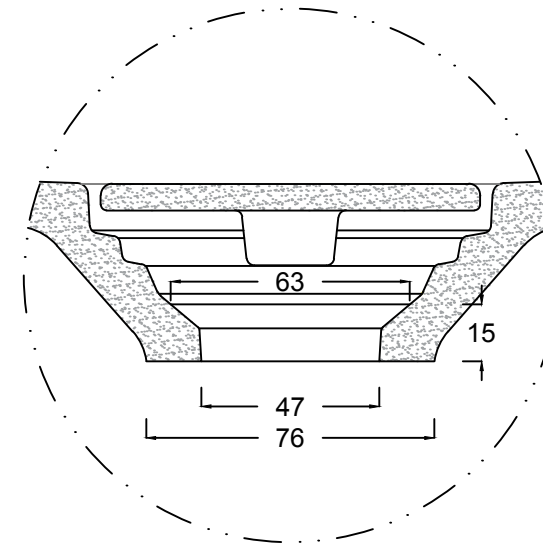

PLAN VIEW

SECTION B:B

DETAIL A  
SCALE: 1:2

DETAIL B  
SCALE: 1:2

SECTION A:A

DETAIL C  
SCALE: 1:2

Corian.

ARCHIVE NBR: <b>ARCHIVE 3</b>	CUSTOMER NAME:
FILE NAME/FORMAT: DUPONT_CORIAN_PURITY7220_2D.DWG	APPLICATION/DESCRIPTION: <b>Bath/ Washbasin</b>
MODEL NAME: <b>PURITY 7220</b>	DOCUMENT STATUS: <b>FINAL</b>
CREATED BY: <b>KS</b>	CODE: <b>D3-7220-03</b>
APPROVED BY:	APPROVAL DATE:
LAUNCH DATE: <b>01/06/2015</b>	DATE OF ISSUE: <b>28/05/2015</b>
SCALE: <b>1:5 in A3</b>	REV. NBR/DATE: <b>Rev. 01-14/12/2015</b>