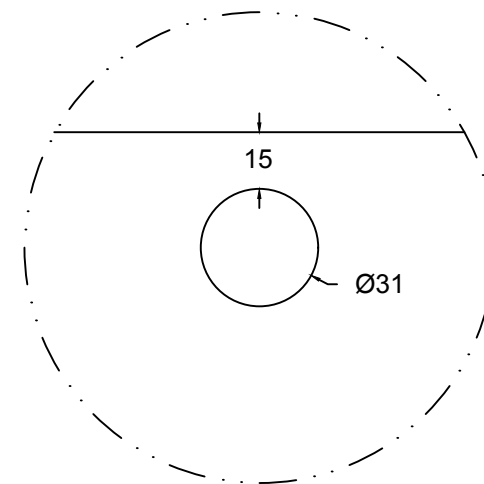

PLAN VIEW

SECTION B:B

DETAIL A  
SCALE: 1:2

DETAIL B  
SCALE: 1:2

SECTION A:A

DETAIL C  
SCALE: 1:2

Corian.

ARCHIVE NBR: <b>ARCHIVE 3</b>	CUSTOMER NAME:
FILE NAME/FORMAT: DUPONT_CORIAN_PURITY7220_2D.DWG	APPLICATION/DESCRIPTION: <b>Bath/ Washbasin</b>
MODEL NAME: <b>PURITY 7220</b>	DOCUMENT STATUS: <b>FINAL</b>
CREATED BY: <b>KS</b>	CODE: <b>D3-7220-03</b>
APPROVED BY:	APPROVAL DATE:
LAUNCH DATE: <b>01/06/2015</b>	DATE OF ISSUE: <b>28/05/2015</b>
SCALE: <b>1:5 in A3</b>	REV. NBR/DATE: <b>Rev. 01-14/12/2015</b>