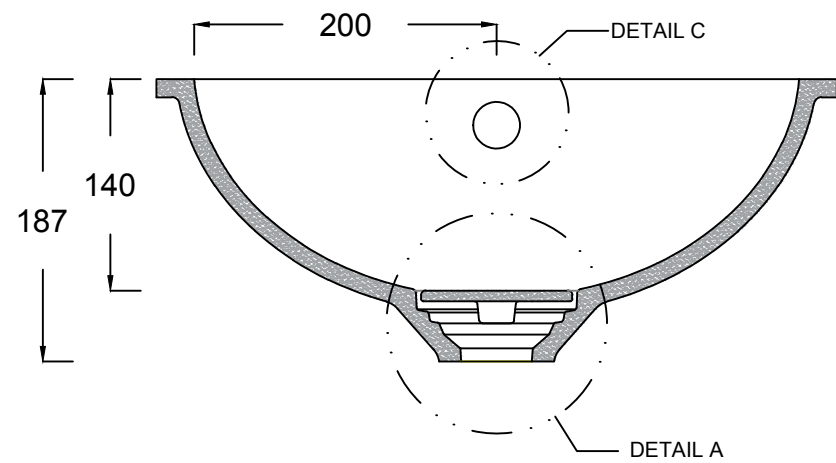

PLAN VIEW

SECTION B:B

DETAIL A  
SCALE: 1:2

DETAIL B  
SCALE: 1:2

SECTION A:A

DETAIL C  
SCALE: 1:2

Corian.

ARCHIVE NBR: <b>ARCHIVE 3</b>	CUSTOMER NAME:
FILE NAME/FORMAT: DUPONT_CORIAN_PURITY7220_2D.DWG	APPLICATION/DESCRIPTION: <b>Bath/ Washbasin</b>
MODEL NAME: <b>PURITY 7220</b>	DOCUMENT STATUS: <b>FINAL</b>
CREATED BY: <b>KS</b>	CODE: <b>D3-7220-03</b>
APPROVED BY:	APPROVAL DATE:
LAUNCH DATE: <b>01/06/2015</b>	DATE OF ISSUE: <b>28/05/2015</b>
SCALE: <b>1:5 in A3</b>	REV. NBR/DATE: <b>Rev. 01-14/12/2015</b>