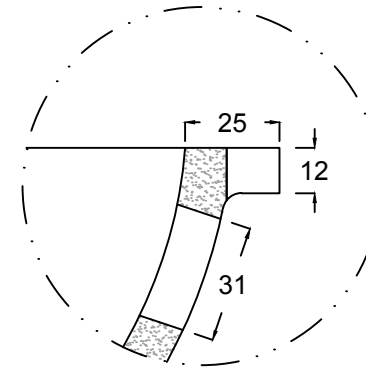

PLAN VIEW

SECTION B:B

DETAIL A  
SCALE: 1:2

DETAIL B  
SCALE: 1:2

SECTION A:A

DETAIL C  
SCALE: 1:2

Corian.

ARCHIVE NBR: <b>ARCHIVE 3</b>	CUSTOMER NAME:
FILE NAME/FORMAT: DUPONT_CORIAN_PURITY7220_2D.DWG	APPLICATION/DESCRIPTION: <b>Bath/ Washbasin</b>
MODEL NAME: <b>PURITY 7220</b>	DOCUMENT STATUS: <b>FINAL</b>
CREATED BY: <b>KS</b>	CODE: <b>D3-7220-03</b>
APPROVED BY:	APPROVAL DATE:
LAUNCH DATE: <b>01/06/2015</b>	DATE OF ISSUE: <b>28/05/2015</b>
SCALE: <b>1:5 in A3</b>	REV. NBR/DATE: <b>Rev. 01-14/12/2015</b>