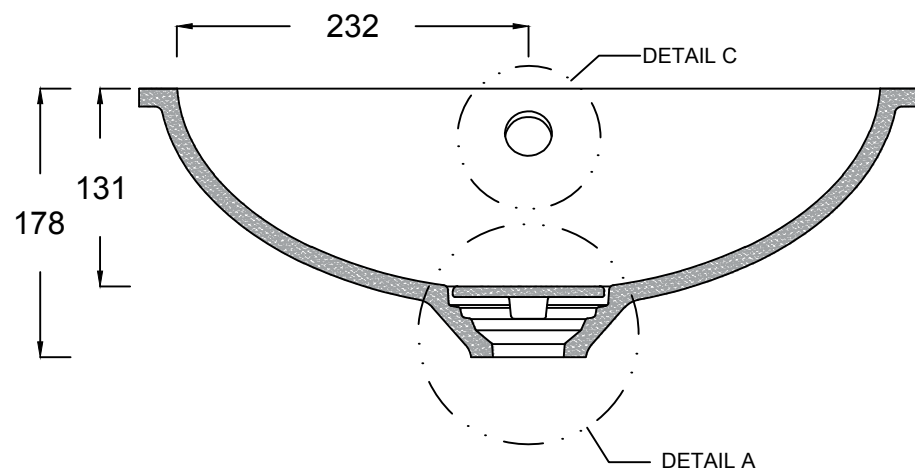

PLAN VIEW

SECTION B:B

DETAIL A

SCALE: 1:2

DETAIL B

SCALE: 1:2

SECTION A:A

DETAIL C

SCALE: 1:2

Corian.

ARCHIVE NBR: ARCHIVE 3	CUSTOMER NAME:
FILE NAME/FORMAT: DUPONT_CORIAN_RELAX7320_2D.DWG	APPLICATION/DESCRIPTION: Bath/ Washbasin
MODEL NAME: RELAX 7320	DOCUMENT STATUS: FINAL
CREATED BY: KS	CODE: D3-7320-03
APPROVED BY:	APPROVAL DATE:
LAUNCH DATE: 01/06/2015	DATE OF ISSUE: 28/05/2015
SCALE: 1:5 in A3	REV. NBR/DATE: Rev. 01-14/12/2015