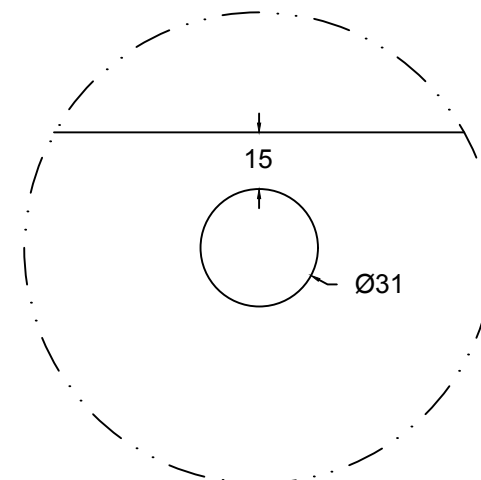

PLAN VIEW

SECTION B:B

DETAIL A

SCALE: 1:2

DETAIL B

SCALE: 1:2

SECTION A:A

DETAIL C

SCALE: 1:2

Corian.

ARCHIVE NBR: ARCHIVE 3	CUSTOMER NAME:
FILE NAME/FORMAT: DUPONT_CORIAN_RELAX7320_2D.DWG	APPLICATION/DESCRIPTION: Bath/ Washbasin
MODEL NAME: RELAX 7320	DOCUMENT STATUS: FINAL
CREATED BY: KS	CODE: D3-7320-03
APPROVED BY:	APPROVAL DATE:
LAUNCH DATE: 01/06/2015	DATE OF ISSUE: 28/05/2015
SCALE: 1:5 in A3	REV. NBR/DATE: Rev. 01-14/12/2015