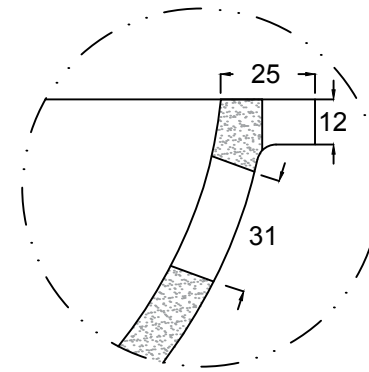

PLAN VIEW

SECTION B:B

DETAIL A

SCALE: 1:2

DETAIL B

SCALE: 1:2

SECTION A:A

DETAIL C

SCALE: 1:2

Corian.

ARCHIVE NBR: ARCHIVE 3	CUSTOMER NAME:
FILE NAME/FORMAT: DUPONT_CORIAN_RELAX7320_2D.DWG	APPLICATION/DESCRIPTION: Bath/ Washbasin
MODEL NAME: RELAX 7320	DOCUMENT STATUS: FINAL
CREATED BY: KS	CODE: D3-7320-03
APPROVED BY:	APPROVAL DATE:
LAUNCH DATE: 01/06/2015	DATE OF ISSUE: 28/05/2015
SCALE: 1:5 in A3	REV. NBR/DATE: Rev. 01-14/12/2015