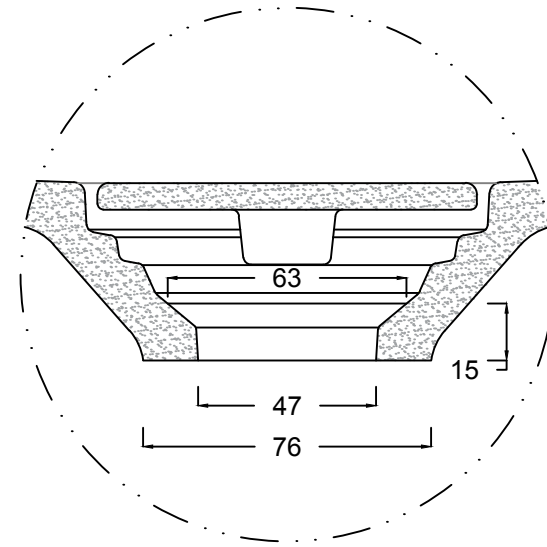

PLAN VIEW

SECTION B:B

DETAIL A

SCALE: 1:2

DETAIL B

SCALE: 1:2

SECTION A:A

DETAIL C

SCALE: 1:2

Corian.

ARCHIVE NBR: ARCHIVE 3	CUSTOMER NAME:
FILE NAME/FORMAT: DUPONT_CORIAN_RELAX7320_2D.DWG	APPLICATION/DESCRIPTION: Bath/ Washbasin
MODEL NAME: RELAX 7320	DOCUMENT STATUS: FINAL
CREATED BY: KS	CODE: D3-7320-03
APPROVED BY:	APPROVAL DATE:
LAUNCH DATE: 01/06/2015	DATE OF ISSUE: 28/05/2015
SCALE: 1:5 in A3	REV. NBR/DATE: Rev. 01-14/12/2015