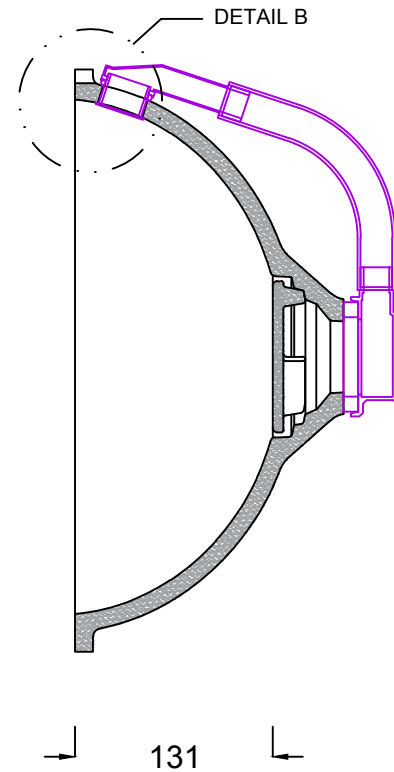

PLAN VIEW

SECTION B:B

DETAIL A

SCALE: 1:2

DETAIL B

SCALE: 1:2

SECTION A:A

DETAIL C

SCALE: 1:2

Corian.

ARCHIVE NBR: ARCHIVE 3	CUSTOMER NAME:
FILE NAME/FORMAT: DUPONT_CORIAN_RELAX7320_2D.DWG	APPLICATION/DESCRIPTION: Bath/ Washbasin
MODEL NAME: RELAX 7320	DOCUMENT STATUS: FINAL
CREATED BY: KS	CODE: D3-7320-03
APPROVED BY:	APPROVAL DATE:
LAUNCH DATE: 01/06/2015	DATE OF ISSUE: 28/05/2015
SCALE: 1:5 in A3	REV. NBR/DATE: Rev. 01-14/12/2015