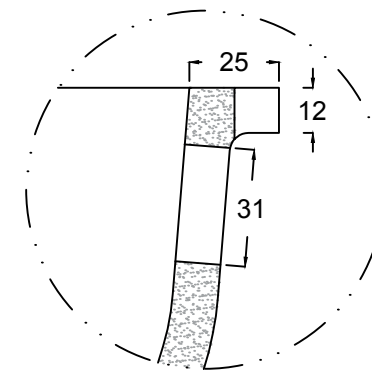

PLAN VIEW

SECTION B:B

DETAIL A
SCALE: 1:2

DETAIL B
SCALE: 1:2

SECTION A:A

DETAIL C
SCALE: 1:2

Corian.

ARCHIVE NBR: ARCHIVE 3	CUSTOMER NAME:
FILE NAME/FORMAT: DUPONT_CORIAN_SERENITY7510_2D.DWG	APPLICATION/DESCRIPTION: Bath/ Washbasin
MODEL NAME: SERENITY 7510	DOCUMENT STATUS: FINAL
CREATED BY: KS	CODE: D3-7510-03
APPROVED BY:	APPROVAL DATE:
LAUNCH DATE: 01/06/2015	DATE OF ISSUE: 28/05/2015
SCALE: 1:5 in A3	REV. NBR/DATE: Rev. 01-14/12/2015