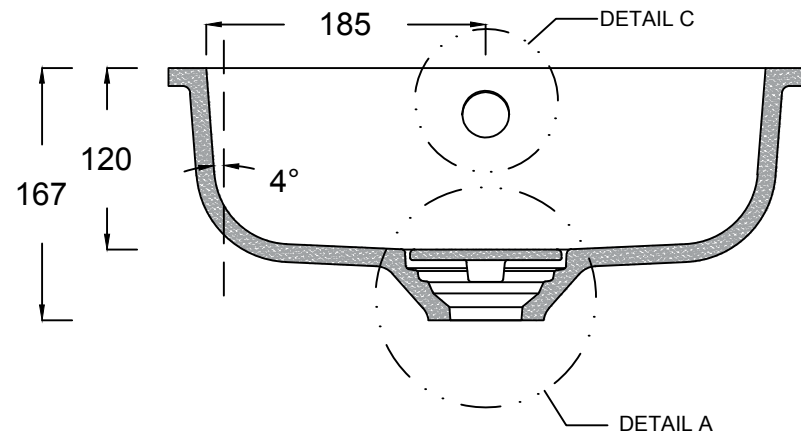

PLAN VIEW

SECTION B:B

DETAIL A
SCALE: 1:2

DETAIL B
SCALE: 1:2

SECTION A:A

DETAIL C
SCALE: 1:2

Corian.

ARCHIVE NBR: ARCHIVE 3	CUSTOMER NAME:
FILE NAME/FORMAT: DUPONT_CORIAN_SERENITY7510_2D.DWG	APPLICATION/DESCRIPTION: Bath/ Washbasin
MODEL NAME: SERENITY 7510	DOCUMENT STATUS: FINAL
CREATED BY: KS	CODE: D3-7510-03
APPROVED BY:	APPROVAL DATE:
LAUNCH DATE: 01/06/2015	DATE OF ISSUE: 28/05/2015
SCALE: 1:5 in A3	REV. NBR/DATE: Rev. 01-14/12/2015