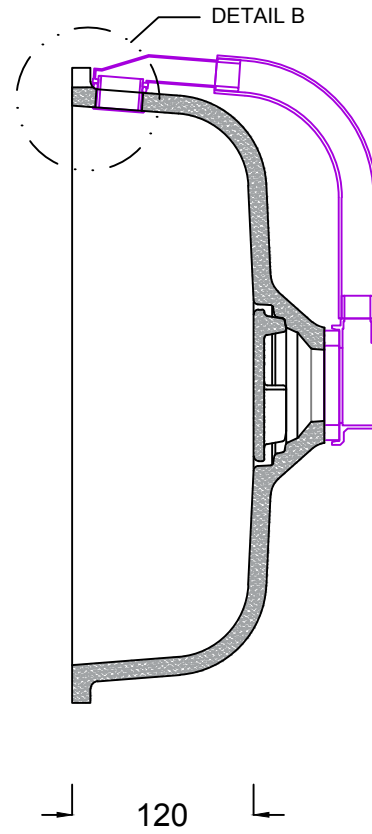

PLAN VIEW

SECTION B:B

DETAIL A
SCALE: 1:2

DETAIL B
SCALE: 1:2

SECTION A:A

DETAIL C
SCALE: 1:2

Corian.

ARCHIVE NBR: ARCHIVE 3	CUSTOMER NAME:
FILE NAME/FORMAT: DUPONT_CORIAN_SERENITY7510_2D.DWG	APPLICATION/DESCRIPTION: Bath/ Washbasin
MODEL NAME: SERENITY 7510	DOCUMENT STATUS: FINAL
CREATED BY: KS	CODE: D3-7510-03
APPROVED BY:	APPROVAL DATE:
LAUNCH DATE: 01/06/2015	DATE OF ISSUE: 28/05/2015
SCALE: 1:5 in A3	REV. NBR/DATE: Rev. 01-14/12/2015