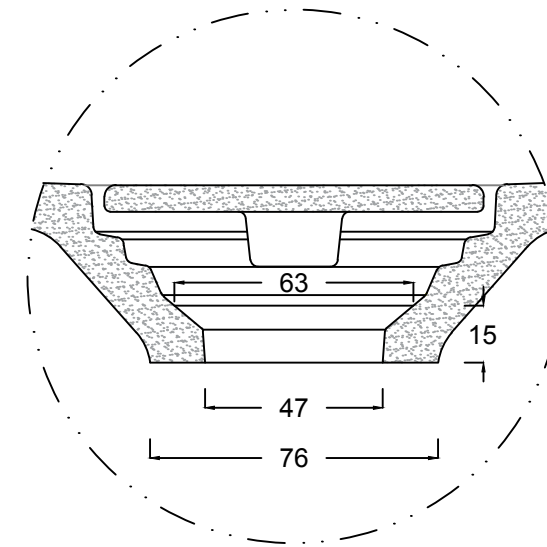

PLAN VIEW

SECTION B:B

DETAIL A
SCALE: 1:2

DETAIL B
SCALE: 1:2

SECTION A:A

DETAIL C
SCALE: 1:2

Corian.

ARCHIVE NBR: ARCHIVE 3	CUSTOMER NAME:
FILE NAME/FORMAT: DUPONT_CORIAN_SERENITY7510_2D.DWG	APPLICATION/DESCRIPTION: Bath/ Washbasin
MODEL NAME: SERENITY 7510	DOCUMENT STATUS: FINAL
CREATED BY: KS	CODE: D3-7510-03
APPROVED BY:	APPROVAL DATE:
LAUNCH DATE: 01/06/2015	DATE OF ISSUE: 28/05/2015
SCALE: 1:5 in A3	REV. NBR/DATE: Rev. 01-14/12/2015