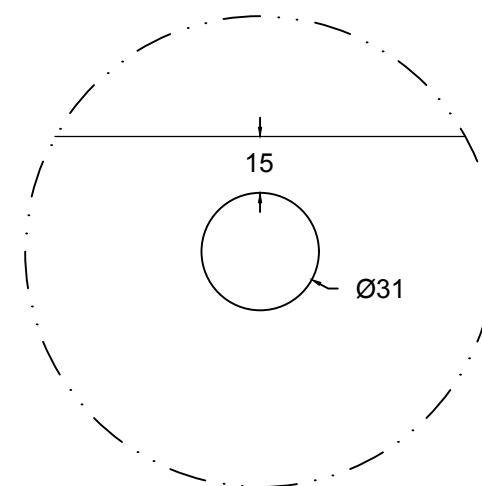

PLAN VIEW

SECTION B:B

DETAIL A
SCALE: 1:2

DETAIL B
SCALE: 1:2

SECTION A:A

DETAIL C
SCALE: 1:2

Corian.

ARCHIVE NBR: ARCHIVE 3	CUSTOMER NAME:
FILE NAME/FORMAT: DUPONT_CORIAN_SERENITY7510_2D.DWG	APPLICATION/DESCRIPTION: Bath/ Washbasin
MODEL NAME: SERENITY 7510	DOCUMENT STATUS: FINAL
CREATED BY: KS	CODE: D3-7510-03
APPROVED BY:	APPROVAL DATE:
LAUNCH DATE: 01/06/2015	DATE OF ISSUE: 28/05/2015
SCALE: 1:5 in A3	REV. NBR/DATE: Rev. 01-14/12/2015