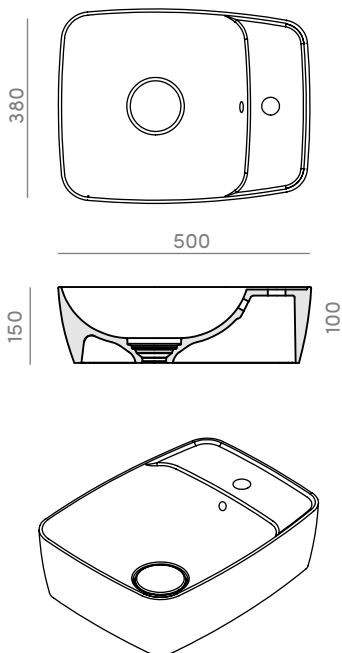

KĀBU COLLECTION_mod. 1004

TECHNICAL INFORMATION

DESCRIPTION

- Washbasin
- Faucet integration hole: YES
- Overflow: YES
- Sink plug
- Accesories fixing
- Measurements: 500x380x150mm

TECHNICAL DRAWING

REFERENCE KĀBU_1004

TECHNICAL SPECIFICATIONS

Measurements
500x380x150 mm

Material composition
This Corian® washbasin is a solid surface product consisting of acrylic-modified polyester resin and ATH filler. It is homogeneous through its thickness, hygienic, durable, repairable, renewable and has excellent sensorial qualities.