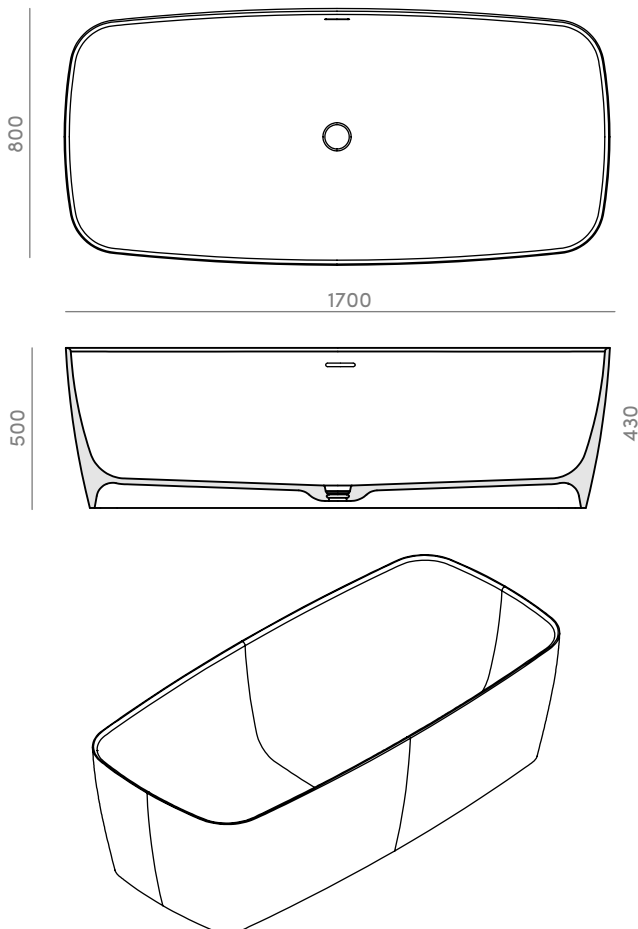

KĀBU COLLECTION_mod. 1012

TECHNICAL INFORMATION

DESCRIPTION

- Bath tub
- Faucet integration hole: NO
- Overflow: YES
- Sink plug
- Accessories fixing
- Exterior measurements: 1.700x800x500 mm

TECHNICAL DRAWING

REFERENCE KĀBU_1012

Measurements

1.700x800x500 mm

Material composition

This Corian® bathtub is a solid surface product consisting of acrylic-modified polyester resin and ATH filler. It is homogeneous through its thickness, hygienic, durable, repairable, renewable and has excellent sensorial qualities.