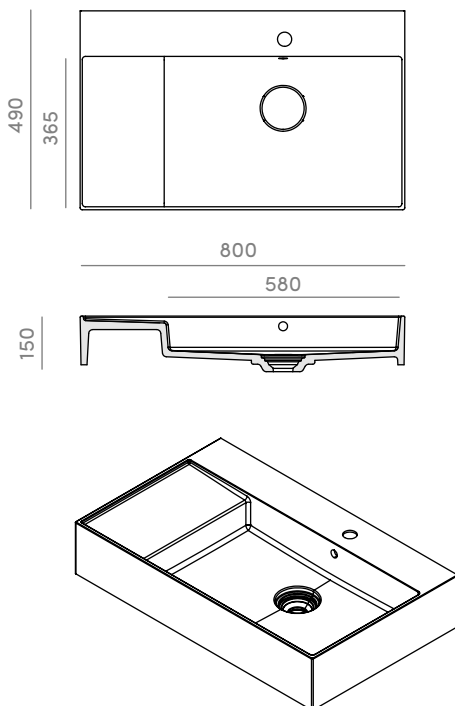

KÖNÄ COLLECTION_mod. 3002

TECHNICAL INFORMATION

DESCRIPTION

- Washbasin
- Faucet integration hole: YES
- Overflow: YES
- Sink plug
- Accesories fixing
- Measurements:
800x490x150mm

TECHNICAL DRAWING

REFERENCE KÖNÄ_3002

TECHNICAL SPECIFICATIONS

Measurements

800x490x150 mm

Material composition

This Corian® washbasin is a solid surface product consisting of acrylic-modified polyester resin and ATH filler. It is homogeneous through its thickness, hygienic, durable, repairable, renewable and has excellent sensorial qualities.