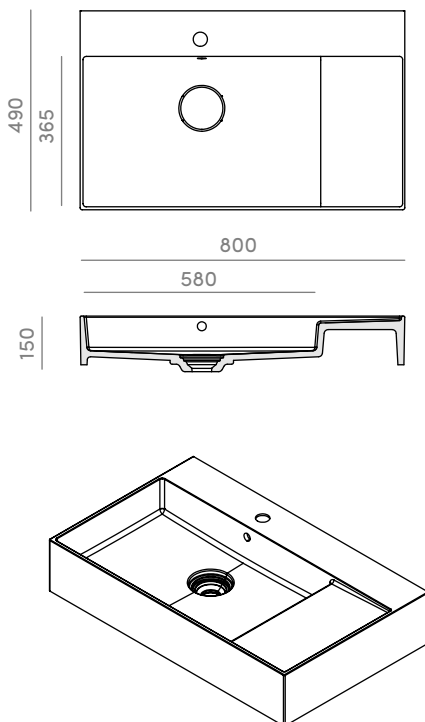

KÖNÄ COLLECTION_mod. 3003

TECHNICAL INFORMATION

DESCRIPTION

- Washbasin
- Faucet integration hole: YES
- Overflow: YES
- Sink plug
- Accesories fixing
- Measurements:
800x490x150mm

TECHNICAL DRAWING

REFERENCE KÖNÄ_3003

TECHNICAL SPECIFICATIONS

Measurements

800x490x150 mm

Material composition

This Corian® washbasin is a solid surface product consisting of acrylic-modified polyester resin and ATH filler. It is homogeneous through its thickness, hygienic, durable, repairable, renewable and has excellent sensorial qualities.