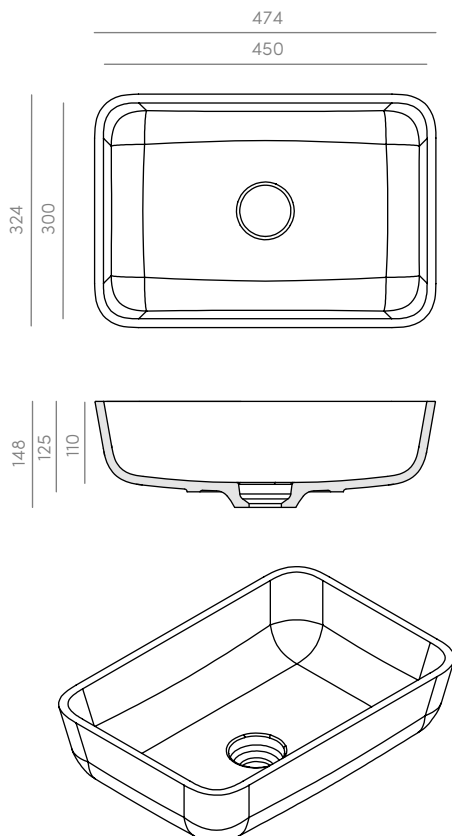

SHIRO COLLECTION_mod. 1301

TECHNICAL INFORMATION

DESCRIPTION

- Washbasin
- Overflow: NO
- Sink plug
- Interior measurements:
450x300x110 mm
- Exterior measurements:
474x324x148 mm

TECHNICAL DRAWING

REFERENCE SHIRO_1301

TECHNICAL SPECIFICATIONS

Measurements
450x300x110 mm

Material composition

This CORIAN® basin is a solid surface product consisting of acrylic-modified polyester resin and ATH filler. It is homogeneous through its thickness, hygienic, durable, repairable, renewable and has excellent sensorial qualities.